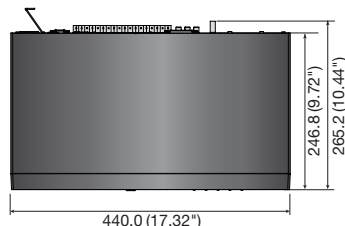

Dimensions

Unit : mm (inch)

		SRD-1673D
DISPLAY		
Video	Inputs	16 Composite video 0.5-1 Vpp, 75 ohm automatic termination
	Resolution	NTSC : 928 x 480, 704 x 480 / PAL : 928 x 576, 704 x 576
Live	Frame Rate	NTSC : 480fps / PAL : 400fps
	Resolution	NTSC : 928 x 480, 704 x 480 / PAL : 928 x 576, 704 x 576
	Multi Screen Display	1 / 4 / 7 / 9 / 13 / 16 / 16A / Sequence / PIP
PERFORMANCE		
Operating System	Embedded	Linux
	Compression	H.264
Recording	Record Rate	NTSC : Up to 480fps@928 x 480 / PAL : Up to 400fps@928 x 576 NTSC : Up to 480fps@704 x 480 / PAL : Up to 400fps@704 x 576 NTSC : Up to 480fps@704 x 240 / PAL : Up to 400fps@704 x 288 NTSC : Up to 480fps@352 x 240 / PAL : Up to 400fps@352 x 288
	Mode	NTSC : Manual, Schedule (Continuous / Event), Event (Pre / Post), Time lapse (1 ~ 30 fps) PAL : Manual, Schedule (Continuous / Event), Event (Pre / Post), Time lapse (1 ~ 25fps)
	Event	Video loss, Motion (Level 1 ~ 10), Alarm, Tampering (Level 1 ~ 3)
	Overwrite Modes	Selectable (Stop / Continuous)
	Pre-alarm	Up to 30sec (5, 10, 20, 30sec)
	Post-alarm	Up to 6hour (5, 10, 20, 30sec, 1, 3, 5, 10, 20min, 1, 2, 3, 4, 5, 6hour)
	Search Mode	Date/Time, Event, Back up, POS, Motion (*All search include preview function)
Search & Playback	Playback Function	Fast forward / backward (2x, 4x, 8x, 16x, 32x, 64x) *Backward play with i-frame only Slow forward / backward (1/2x, 1/4x, 1/8x) Step forward / backward (2x, 4x, 8x, 16x, 32x, 64x) *Backward play with i-frame only
	Transmission Speed	4CIF / 2CIF / CIF (NTSC : 120 / 240 / 480fps, PAL : 100 / 200 / 400fps)
Network (IPv4)	Bandwidth	Up to 32Mbps
	Bandwidth Control	Selectable
	Stream	H.264 (4CIF / 2CIF / CIF selectable)
	Max. Remote Users	Search 3 / Live unicast 10 / Live multicast 20
	Protocol Support	TCP/IP, DHCP, PPPoE, SMTP, NTP, HTTP, DDNS, RTP, RTSP, SNMP
	Monitoring	SmartViewer, Webviewer, SSM (CMS)
Smart Phone	Platform	Android, iOS
	Protocol Support	RTP, RTSP, HTTP, CGI
	Max. Remote Users	Live 2, Search 1
Storage	Internal HDD	Up to 4 SATA HDDs
	External (e-SATA Interface)	Up to 2 expansion bays (*Model : SVS-5R/5E)
	DVD Writer (Back up)	Yes
	USB (Back up)	2 USB ports
Security	File Format (Back up)	BU (DVR player), EXE (Include player), AVI
	Password Protection	1 Admin, 10 Group, 10 User per 1 group
	Data Authentication	Watermark
INTERFACE		
Monitors	VGA	1 VGA (1280 x 720, 1280 x 1024, 1920 x 1080)
	HDMI	1 HDMI (1280 x 720, 1280 x 1024, 1920 x 1080)
	Spot Composite	Digital spot (2CH) *Included OSD on screen, multi mode support (1CH)
Audio	Inputs / Output	16CH line in (Built-in 4CH, option : audio extension cable) / 1CH line out
	Compression	G.711
	Sampling Rate	8KHz
Alarm	Inputs / Output	Terminal 16 inputs (NO/NC) / Terminal 4 relay outputs (NO/NC), Rating : 30V DC / 2A, 250V AC / 0.25A
	Remote Notification	Notification via e-mail
	Ethernet	1 RJ-45 10/100/1000 Base-T
Connections	Serial Interface	RS-232/RS-485 for PTZ, Samsung system keyboard
	USB	USB 2.0, 2 ports
	eSATA	2 External SATA ports
	Application Support	Mouse, Remote controller
	RS-485 Protocol	Samsung T/E, Pelco-D/P, Panasonic, Phillips, AD, DIAMOND, ERNA, KALATEL, VCL TP, VICON, ELMO, GE
	Coax Protocol	Samsung CCVC, Pelco-C
GENERAL		
Electrical	Input Voltage / Current	100 ~ 240V AC ±10%, 50/60Hz, Auto ranging
	Power Consumption	Max. 60W (With 1x HDD)
Environmental	Operating Temperature	+0°C ~ +40°C (+32°F ~ +104°F)
	Operating Humidity	20% ~ 85% RH
Mechanical	Dimensions (WxHxD)	440.0 x 88.0 x 246.8mm (17.32" x 3.46" x 9.72")
	Weight (With hard disks)	Approx. 5.2Kg (11.46 lb)
	Rack Mount Kit	2ea
Language	English, French, German, Spanish, Italian, Russian, Polish, Czech, Turkish, Netherlands, Portuguese, Swedish, Danish, Rumania, Serbia, Croatia, Hungary, Greek, Finnish, Norwegian, Korean, Japanese, Chinese (Traditional), Thai, Taiwanese (25 Language)